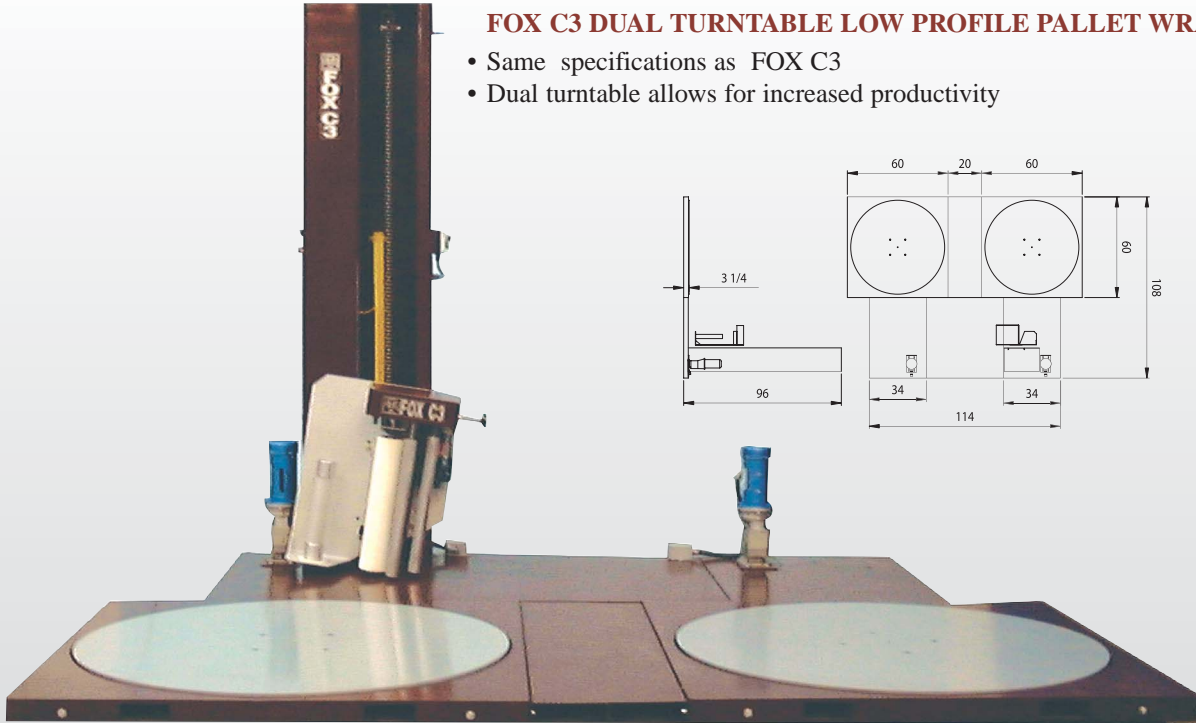

FOX DUAL TURNTABLE PALLET (FOR INCREASED PRODUCTIVITY)

FOX C3 DUAL TURNTABLE LOW PROFILE PALLET WRAPPER

- Same specifications as FOX C3
- Dual turntable allows for increased productivity

FOX C4 DUAL TURNTABLE HIGH PROFILE PALLET WRAPPER

- Same specifications as FOX C4
- Dual turntable allows for increased productivity