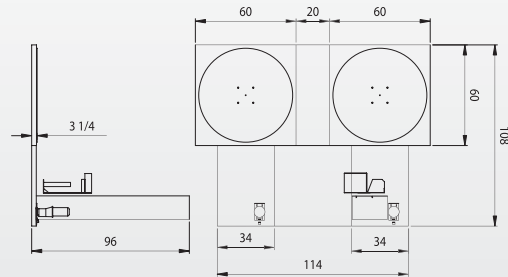

FOX DUAL TURNTABLE PALLET (FOR INCREASED PRODUCTIVITY)

FOX C3 DUAL TURNTABLE LOW PROFILE PALLET WRAPPER

- Same specifications as FOX C3
- Dual turntable allows for increased productivity

FOX C4 DUAL TURNTABLE HIGH PROFILE PALLET WRAPPER

- Same specifications as FOX C4
- Dual turntable allows for increased productivity