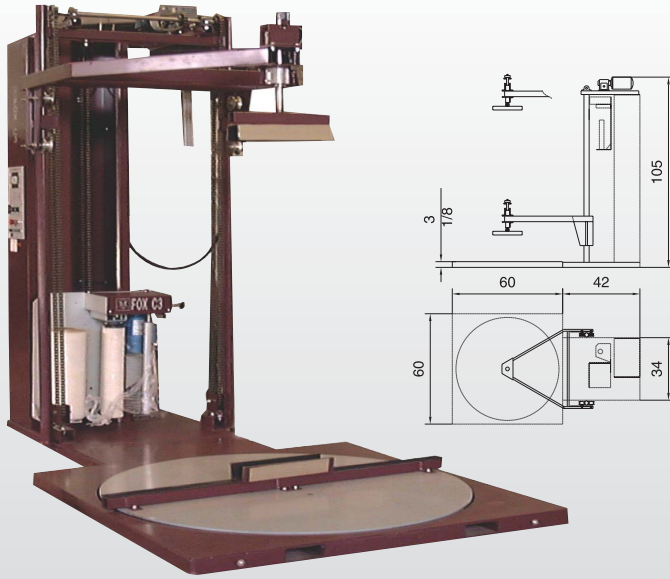

FOX TOP PLATEN LOW PROFILE PALLET WRAPPER

APPLICATIONS: WINDOWS, SHUTTERS, DOORS, OFFICE PANEL DIVIDERS etc...

Fox Packaging Services
Can customize any clamping mechanism to meet your specific wrapping application